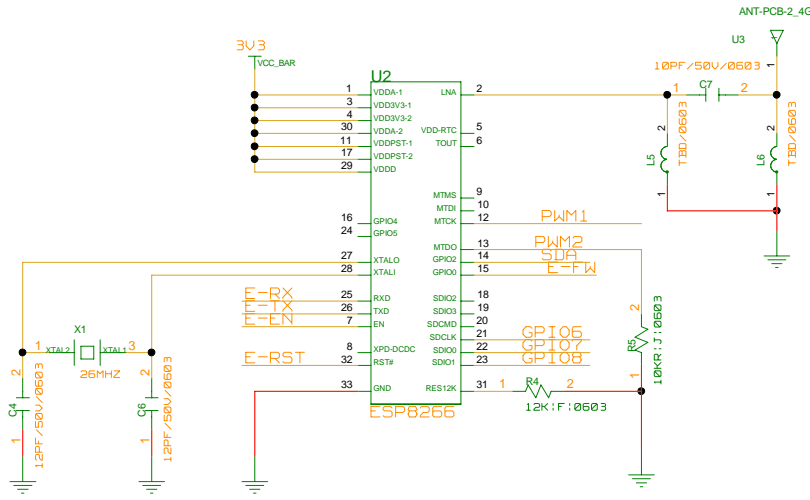

# MICRO USB

# SLED

TITLE:	DATE:
ENGINEER:	PAGE: