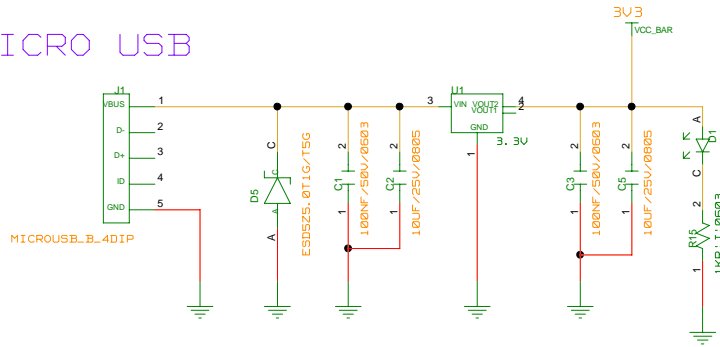

# MICRO USB

# SLED

TITLE:	DATE:
ENGINEER:	PAGE: